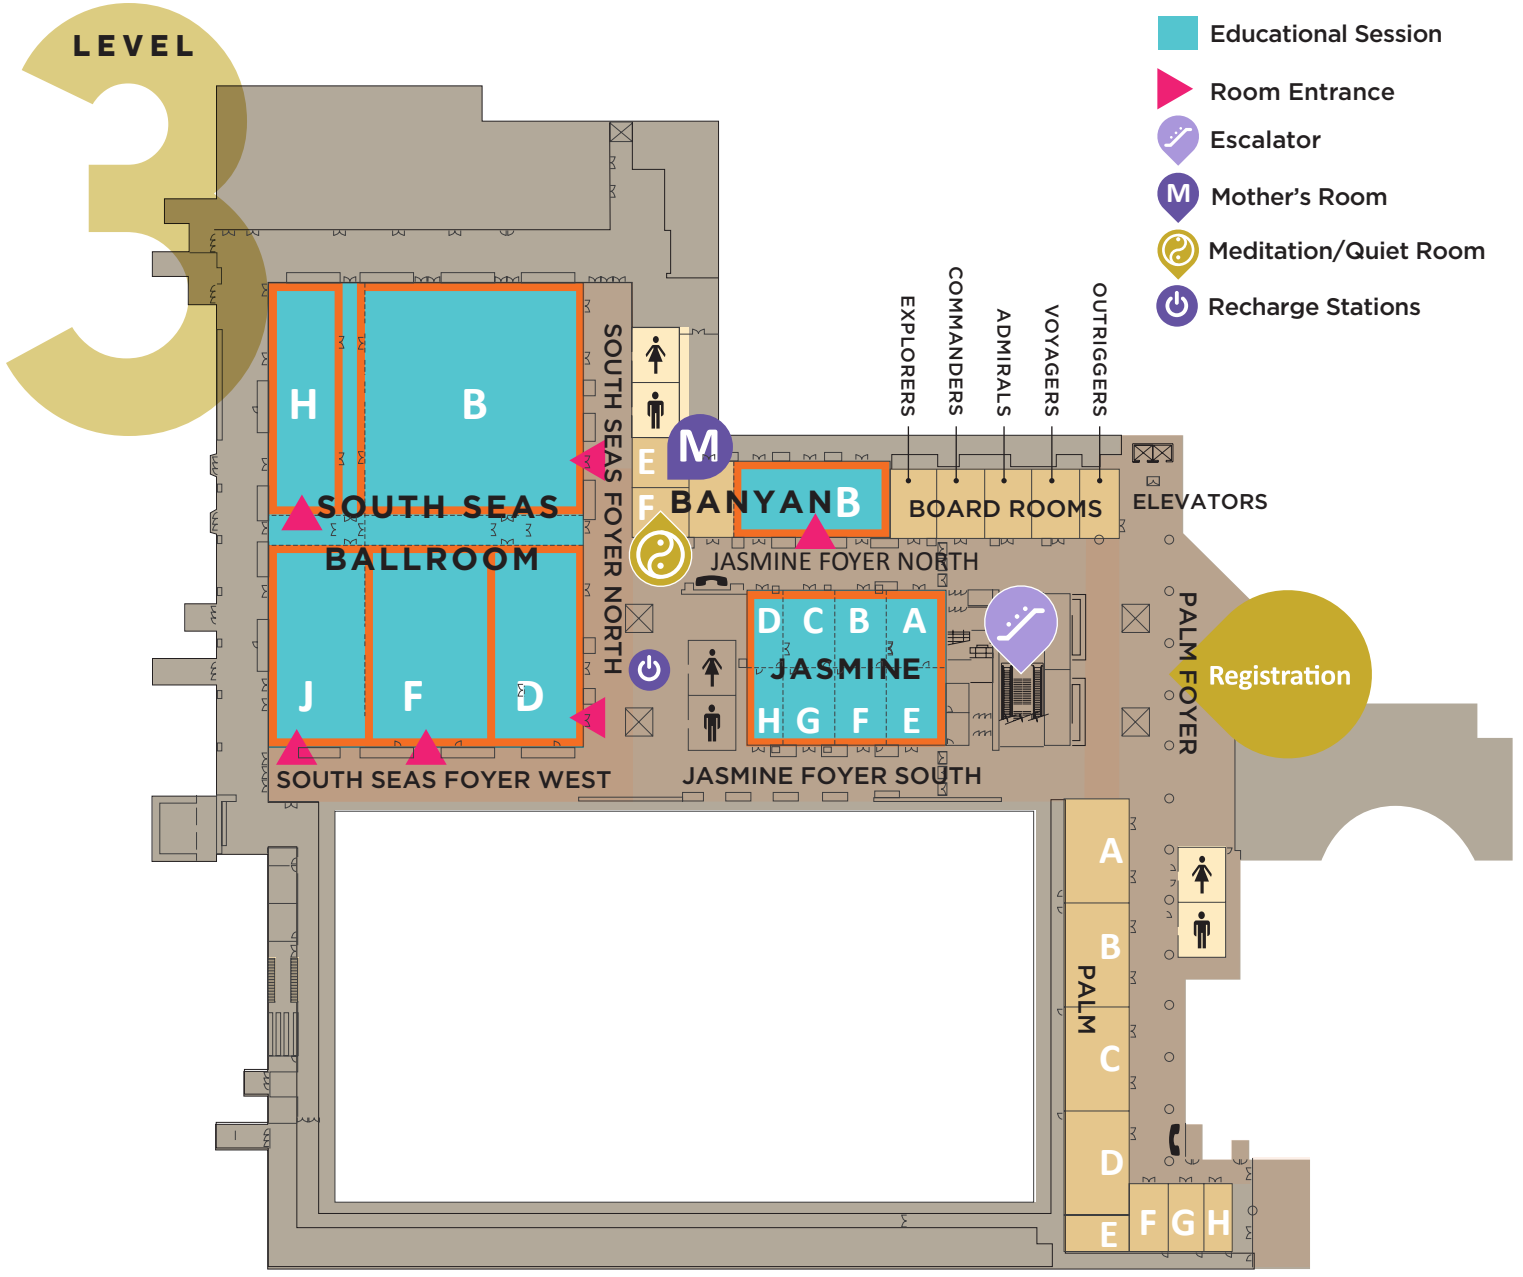

# SOUTH CONVENTION CENTER

- Educational Session
  - Room Entrance
  - Escalator
  - First Aid Station
  - Lounge & Coat Check
  - Power Up Stations
- 

MANDALAY BAY

# SOUTH CONVENTION CENTER

LEVEL

MANDALAY BAY

# SOUTH CONVENTION CENTER

LEVEL

-  Educational Session
-  Room Entrance
-  Escalator
-  Mother's Room
-  Meditation/Quiet Room
-  Recharge Stations