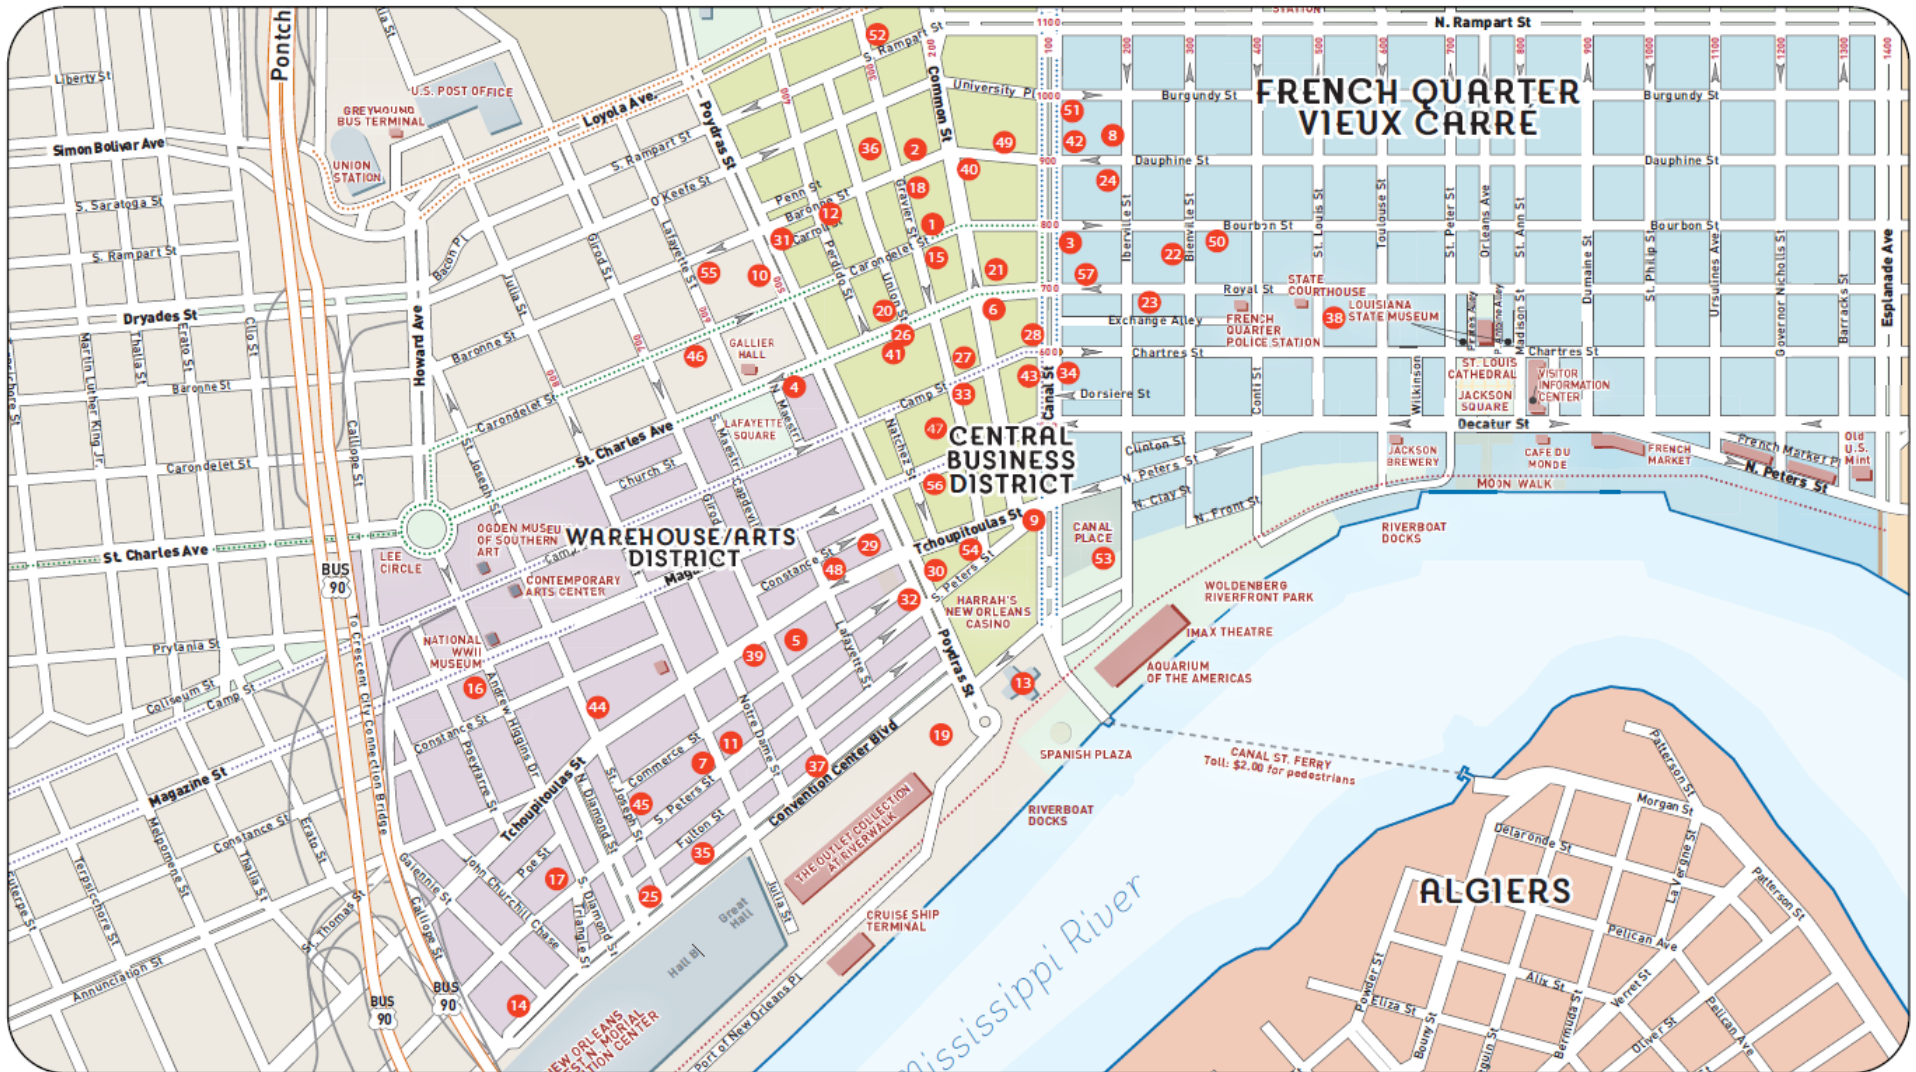

2024 ASHP MIDYEAR CLINICAL MEETING & EXHIBITION - DECEMBER 8-12 - NEW ORLEANS, LA OFFICAL HOTEL MAP

Premier/Deluxe Room Rates:

- Four Seasons Deluxe Rooms $385/$435/$485/$535
- Four Seasons Premier Rooms $410/$460/$510/$560
- Hilton New Orleans Riverside Premium Rooms $307/$327/$347/$367
- InterContinental New Orleans as Deluxe Balcony King Rooms $278/$278
- Le Meridien Superior King Room $270/$270

- Loews New Orleans Grand Rooms $292/$292/$322/$352
- New Orleans Marriott M Club Kings $317/$337
- Sheraton New Orleans Club Level Rooms $300/$300/$325/$350
- The Eliza Jane Suite Room Types $275/$275/$295/$315
- The Windsor Court Suites $340/$340/$390/$440